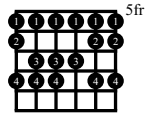

# A Phrygian

Musical notation for the A Phrygian mode, including a treble clef staff with a key signature of one flat and a guitar TAB staff with fret numbers.

Treble clef staff: G4, A4, Bb4, C5, D5, E5, F5, G5, A5, Bb5, C6, D6, E6, F6, G6.

## "Solo and Loop"

Musical notation for the "Solo and Loop" section, including a treble clef staff with a key signature of one flat and a guitar TAB staff with fret numbers.

Treble clef staff: G4, A4, Bb4, C5, D5, E5, F5, G5, A5, Bb5, C6, D6, E6, F6, G6.

Tab staff: 6-5-5 | 6 | 6-8-8 | 6 | 6-5 8-6 5-7 5-6 | 6-5

Nate Jackson © 2012

Musical notation for the "Solo and Loop" section, including a treble clef staff with a key signature of one flat and a guitar TAB staff with fret numbers.

Chord sequence: A, Bb(#11)/A, C/A, Bb(#11)/A, A

Treble clef staff: G4, A4, Bb4, C5, D5, E5, F5, G5, A5, Bb5, C6, D6, E6, F6, G6.

Tab staff: 6-5-5 | 6 | 6-8-8 | 6 | 6-5 7-5 8-7-8 | 6-5

Nate Jackson © 2012