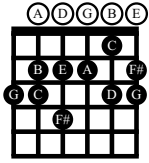

G Major Scale

Nate Jackson © 2021

G A B C D E F# G A B C D E F# G

TAB: 3 0 2 3 | 0 2 4 0 | 2 0 1 3 | 0 2 3

Nate Jackson © 2021

G F# E D C B A G F# E D C B A G

TAB: 3 2 0 3 | 1 0 2 0 | 4 2 0 3 | 2 0 3

#1

Nate Jackson © 2021

TAB: 3 0 2 3 | 0 2 4 0 | 2 0 4 2 0 | 3 2 0 | 3 0 2 3 | 0 2 4 0 | 2 0 4 2 0 | 3 2 0

Nate Jackson © 2021

TAB: 3 0 2 3 | 0 2 4 0 | 2 0 1 3 | 0 2 3 2 | 0 3 1 0 | 2 0 4 2 | 0 3 2 0 | 3

#2 Speed Bursts

Musical notation for the first system, including a treble clef staff with a key signature of one sharp and a guitar TAB staff with fret numbers.

Nate Jackson © 2021

Musical notation for the second system, including a treble clef staff with a key signature of one sharp and a guitar TAB staff with fret numbers.

Nate Jackson © 2021

Musical notation for the third system, including a treble clef staff with a key signature of one sharp and a guitar TAB staff with fret numbers.

Nate Jackson © 2021

Musical notation for the fourth system, including a treble clef staff with a key signature of one sharp and a guitar TAB staff with fret numbers.