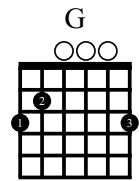

Nate Jackson © 2020

#3

D G

Nate Jackson © 2020

A7 D

Nate Jackson © 2020