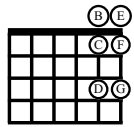

"Wake Up!"

G C G C F G

sim.

Nate Jackson © 2020

G C G⁷ C

Nate Jackson © 2020

G F C G C G C

Nate Jackson © 2020

"Rock On"

Dm G Dm

Nate Jackson © 2020

B^b C Dm

Nate Jackson © 2020

"Go to Sleep"

Chords: C, Am, G, F, Fm

Chord diagrams: C (x02321), Am (x02020), G (x02321), F (x02321), Fm (x12321)

Tab: 0-1-0-1-0-1 | 1-3-1-3-1-3 | 3-0-3-0-3-0 | 0-1-0-1-0-1 | 1-3-1-3-1-3

Nate Jackson © 2020

Chords: Dm, F, G(sus4), C

Chord diagrams: Dm (x02321), F (x02321), G(sus4) (x02321), C (x02321)

Tab: 1-0-1-0-1-0 | 0-3-0-3-0-3 | 3-1-3-1-3-1 | 1-0-1-0-1-0 | 1