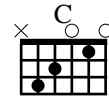

Nate Jackson © 2020

"Best of Luck to Ya"

Musical notation for the first system, including a treble clef staff with a triplet of eighth notes and a bass clef staff with fingerings. Copyright: Nate Jackson © 2023

Am to Coda

Am

Musical notation for the second system, including a treble clef staff with a diamond symbol and a bass clef staff with fingerings. Copyright: Nate Jackson © 2023

Am

C

Musical notation for the third system, including a treble clef staff with slurs and a bass clef staff with fingerings. Copyright: Nate Jackson © 2023

Am

Am D.C. al Coda

Musical notation for the fourth system, including a treble clef staff with slurs and a bass clef staff with fingerings. Copyright: Nate Jackson © 2023

Coda

Am

Musical notation for the fifth system, including a treble clef staff with a diamond symbol and a bass clef staff with fingerings. Copyright: Nate Jackson © 2023