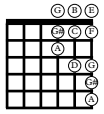

"Scale Run"

Am Dm

Nate Jackson © 2020

Am

Nate Jackson © 2020

"Chord Song"

Nate Jackson © 2020

Nate Jackson © 2020

Nate Jackson © 2020